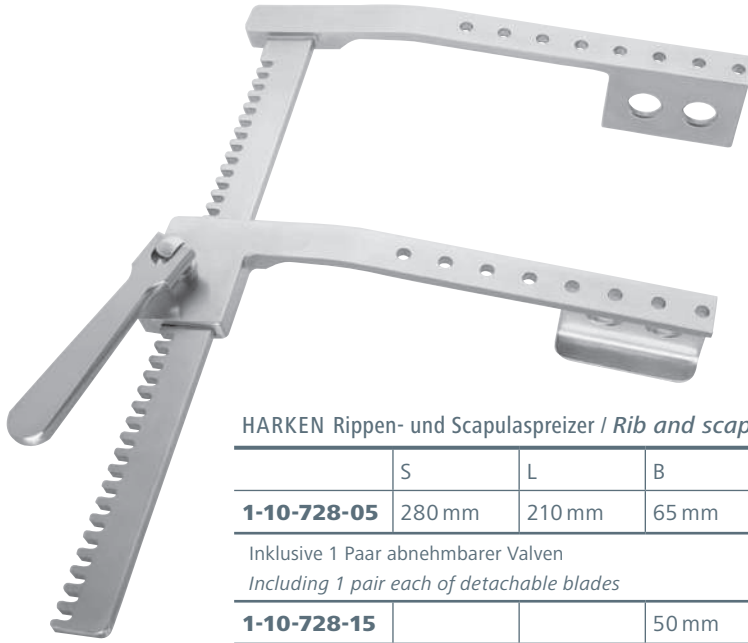

HARKEN Rippen- und Scapulaspreizer / *Rib and scapula spreader*

	S	L	B	T
1-10-728-05	280 mm	210 mm	65 mm	49 mm

Inklusive 1 Paar abnehmbarer Valven
Including 1 pair each of detachable blades

1-10-728-15			50 mm	47 mm