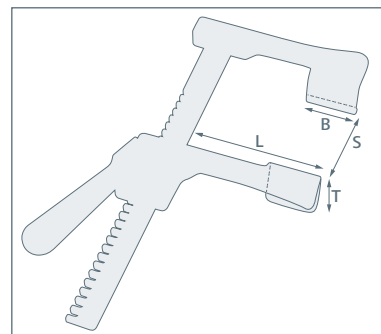

COOLEY CHILD

	S	L	B	T
1-10-738-05	74 mm	58 mm	17 mm	11 mm
1-10-738-10	101 mm	80 mm	30 mm	17 mm
1-10-738-15	74 mm	58 mm	17 mm	13 mm