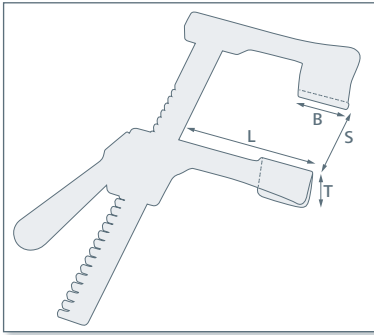

Mammaria-Valve
Mammary blade

IMA B-RETRACTOR

	S	L	B	T
1-10-727-05	134 mm	195 mm	150 mm	50mm