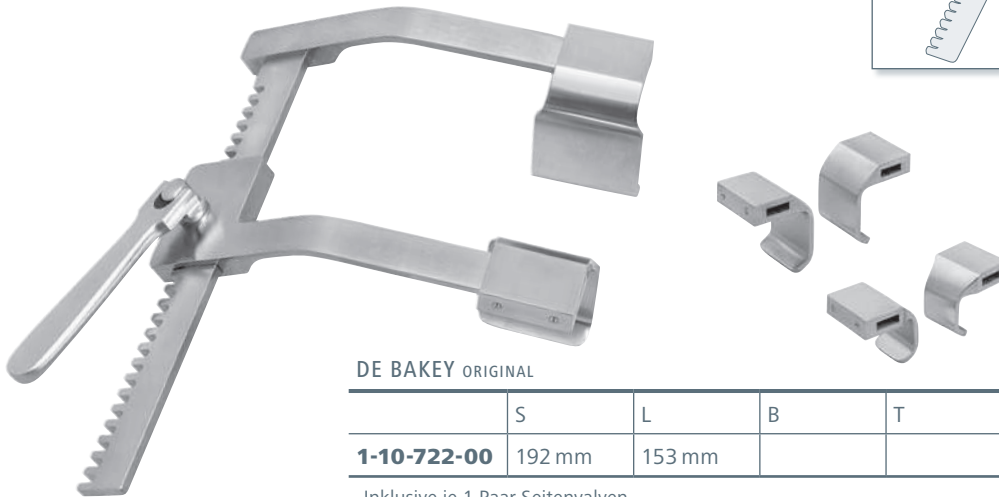

DE BAKEY ORIGINAL

	S	L	B	T
1-10-722-00	192 mm	153 mm		

Inklusive je 1 Paar Seitenvalven
Including 1 pair each of blades

1-10-722-10			30 mm	30 mm
1-10-722-15			40 mm	40 mm
1-10-722-20			50 mm	50 mm