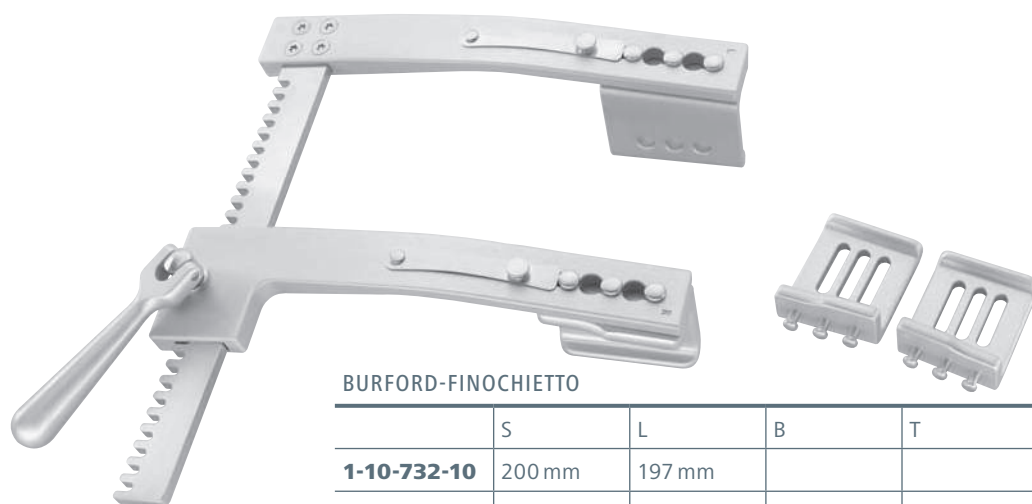

BURFORD-FINOCHIETTO

	S	L	B	T
1-10-732-05	135 mm	113 mm		
Inklusive je 1 Paar Seitenvalven Including 1 pair each of blades				
1-10-732-30			42 mm	34 mm
1-10-732-40			42 mm	48 mm

natur eloxiertes Aluminium
clear anodized aluminium